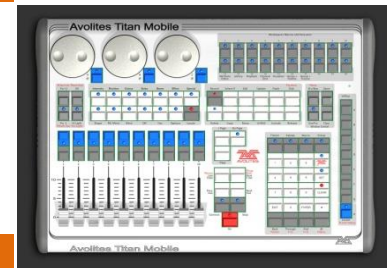

Smoke, Haze and special effects

Description	Day/Wknd	Week	Qty Available
Small Smoke Machine with timer remote, includes full tank of fluid	£10.00	£20.00	2
Small Haze Machine, DMX with timer remote, includes full tank of fluid	£10.00	£20.00	2
Look Solutions Touring Quality Haze machine with 1l fluid	£40.00	£80.00	2
Equinox Verti Blast DMX Vertical Smoke with LED Colour	£20.00	£40.00	2
Antari F3/F5 Fazer in flightcase	£20.00	£40.00	2

Starcloth, Stage Drapes, Pipe and Drape Systems

Description	Day/Wknd	Week	Qty Available
Black Drapes 4m x 3m, can be hung either way, complete with spanfix connectors.	£15.00	£30.00	5
Black Drapes 6m x 3.5m, can be hung either way, complete with spanfix connectors.	£20.00	£40.00	3
8m x 4m DMX Tri LED STARCLOTH 192 tricolour LEDs in fireproof wool serge cloth	£95.00	£180.00	2
Global Truss Adjustable Pipe 1.8m - 4.2m with heavy duty base	£15.00	£30.00	5
Global Truss Adjustable cross bar 2.1m - 3.6m	£5.00	£10.00	3
Global Truss Adjustabel cross bar 1.3m - 2.1m	£5.00	£10.00	2

Lighting Control

Description	Day/Wknd	Week	Qty Available